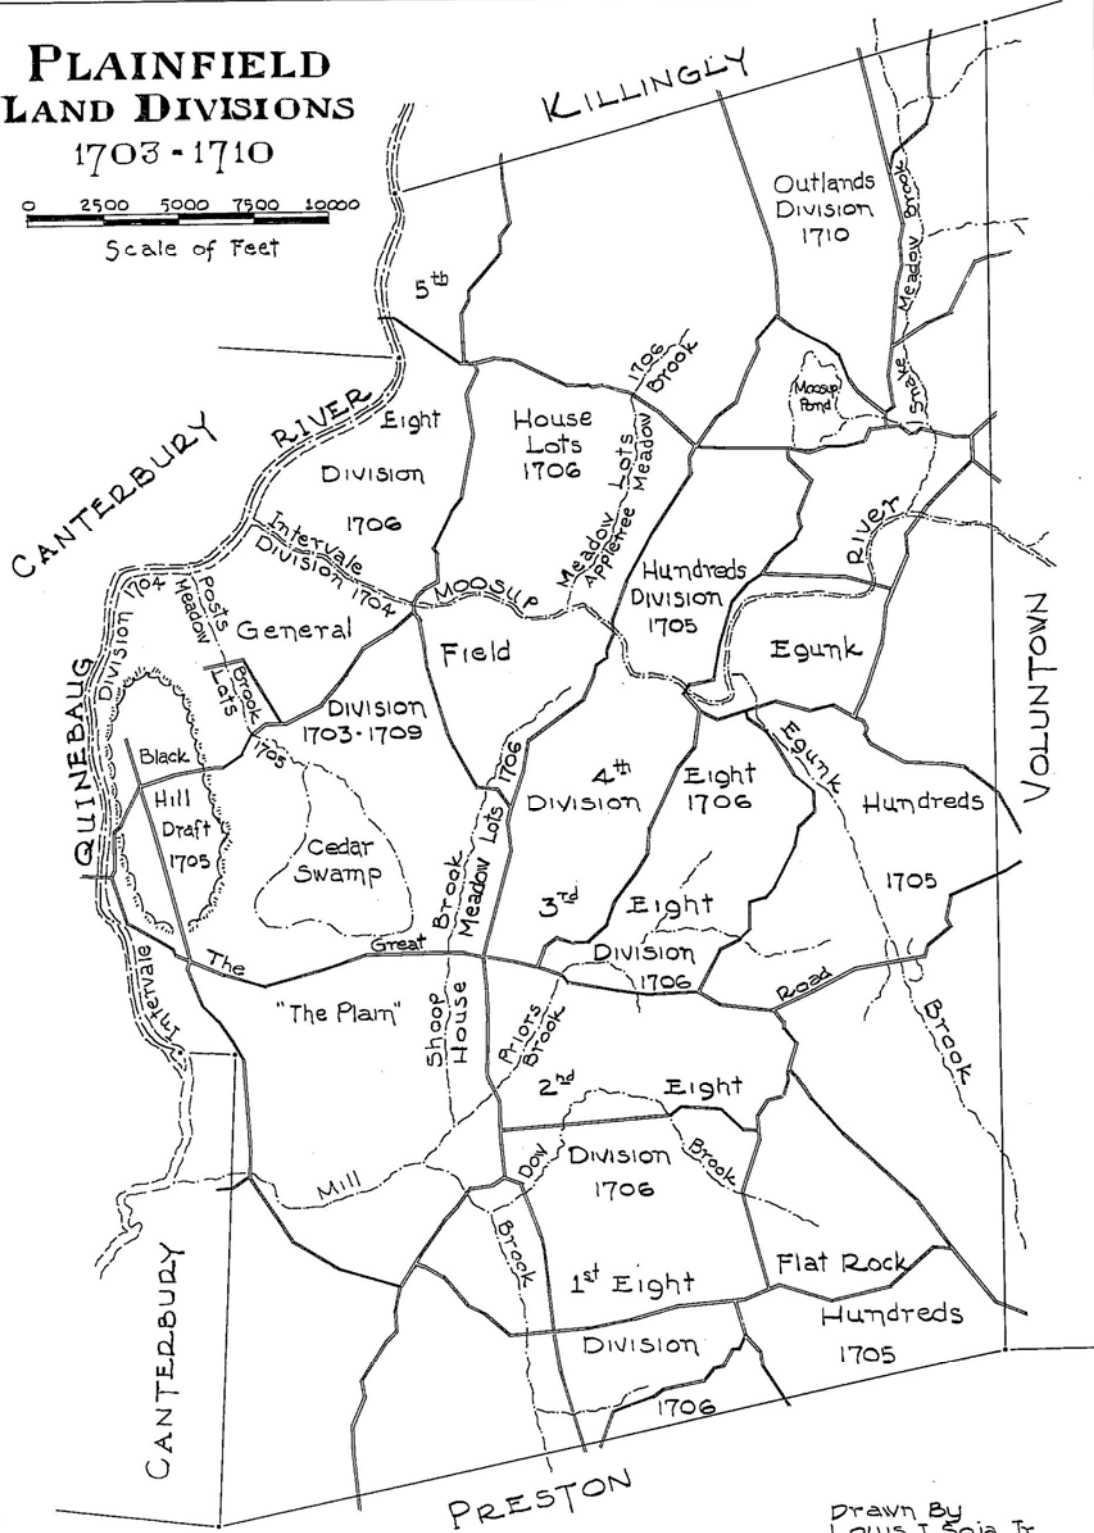

# PLAINFIELD LAND DIVISIONS

1703 - 1710

0 2500 5000 7500 10000

Scale of Feet

Drawn By  
Louis J. Soja Jr.  
Land Surveyor  
Moosup, ct.  
March 1998

A 1998 map showing the division of Plainfield lands by lottery between 1703 and 1710.